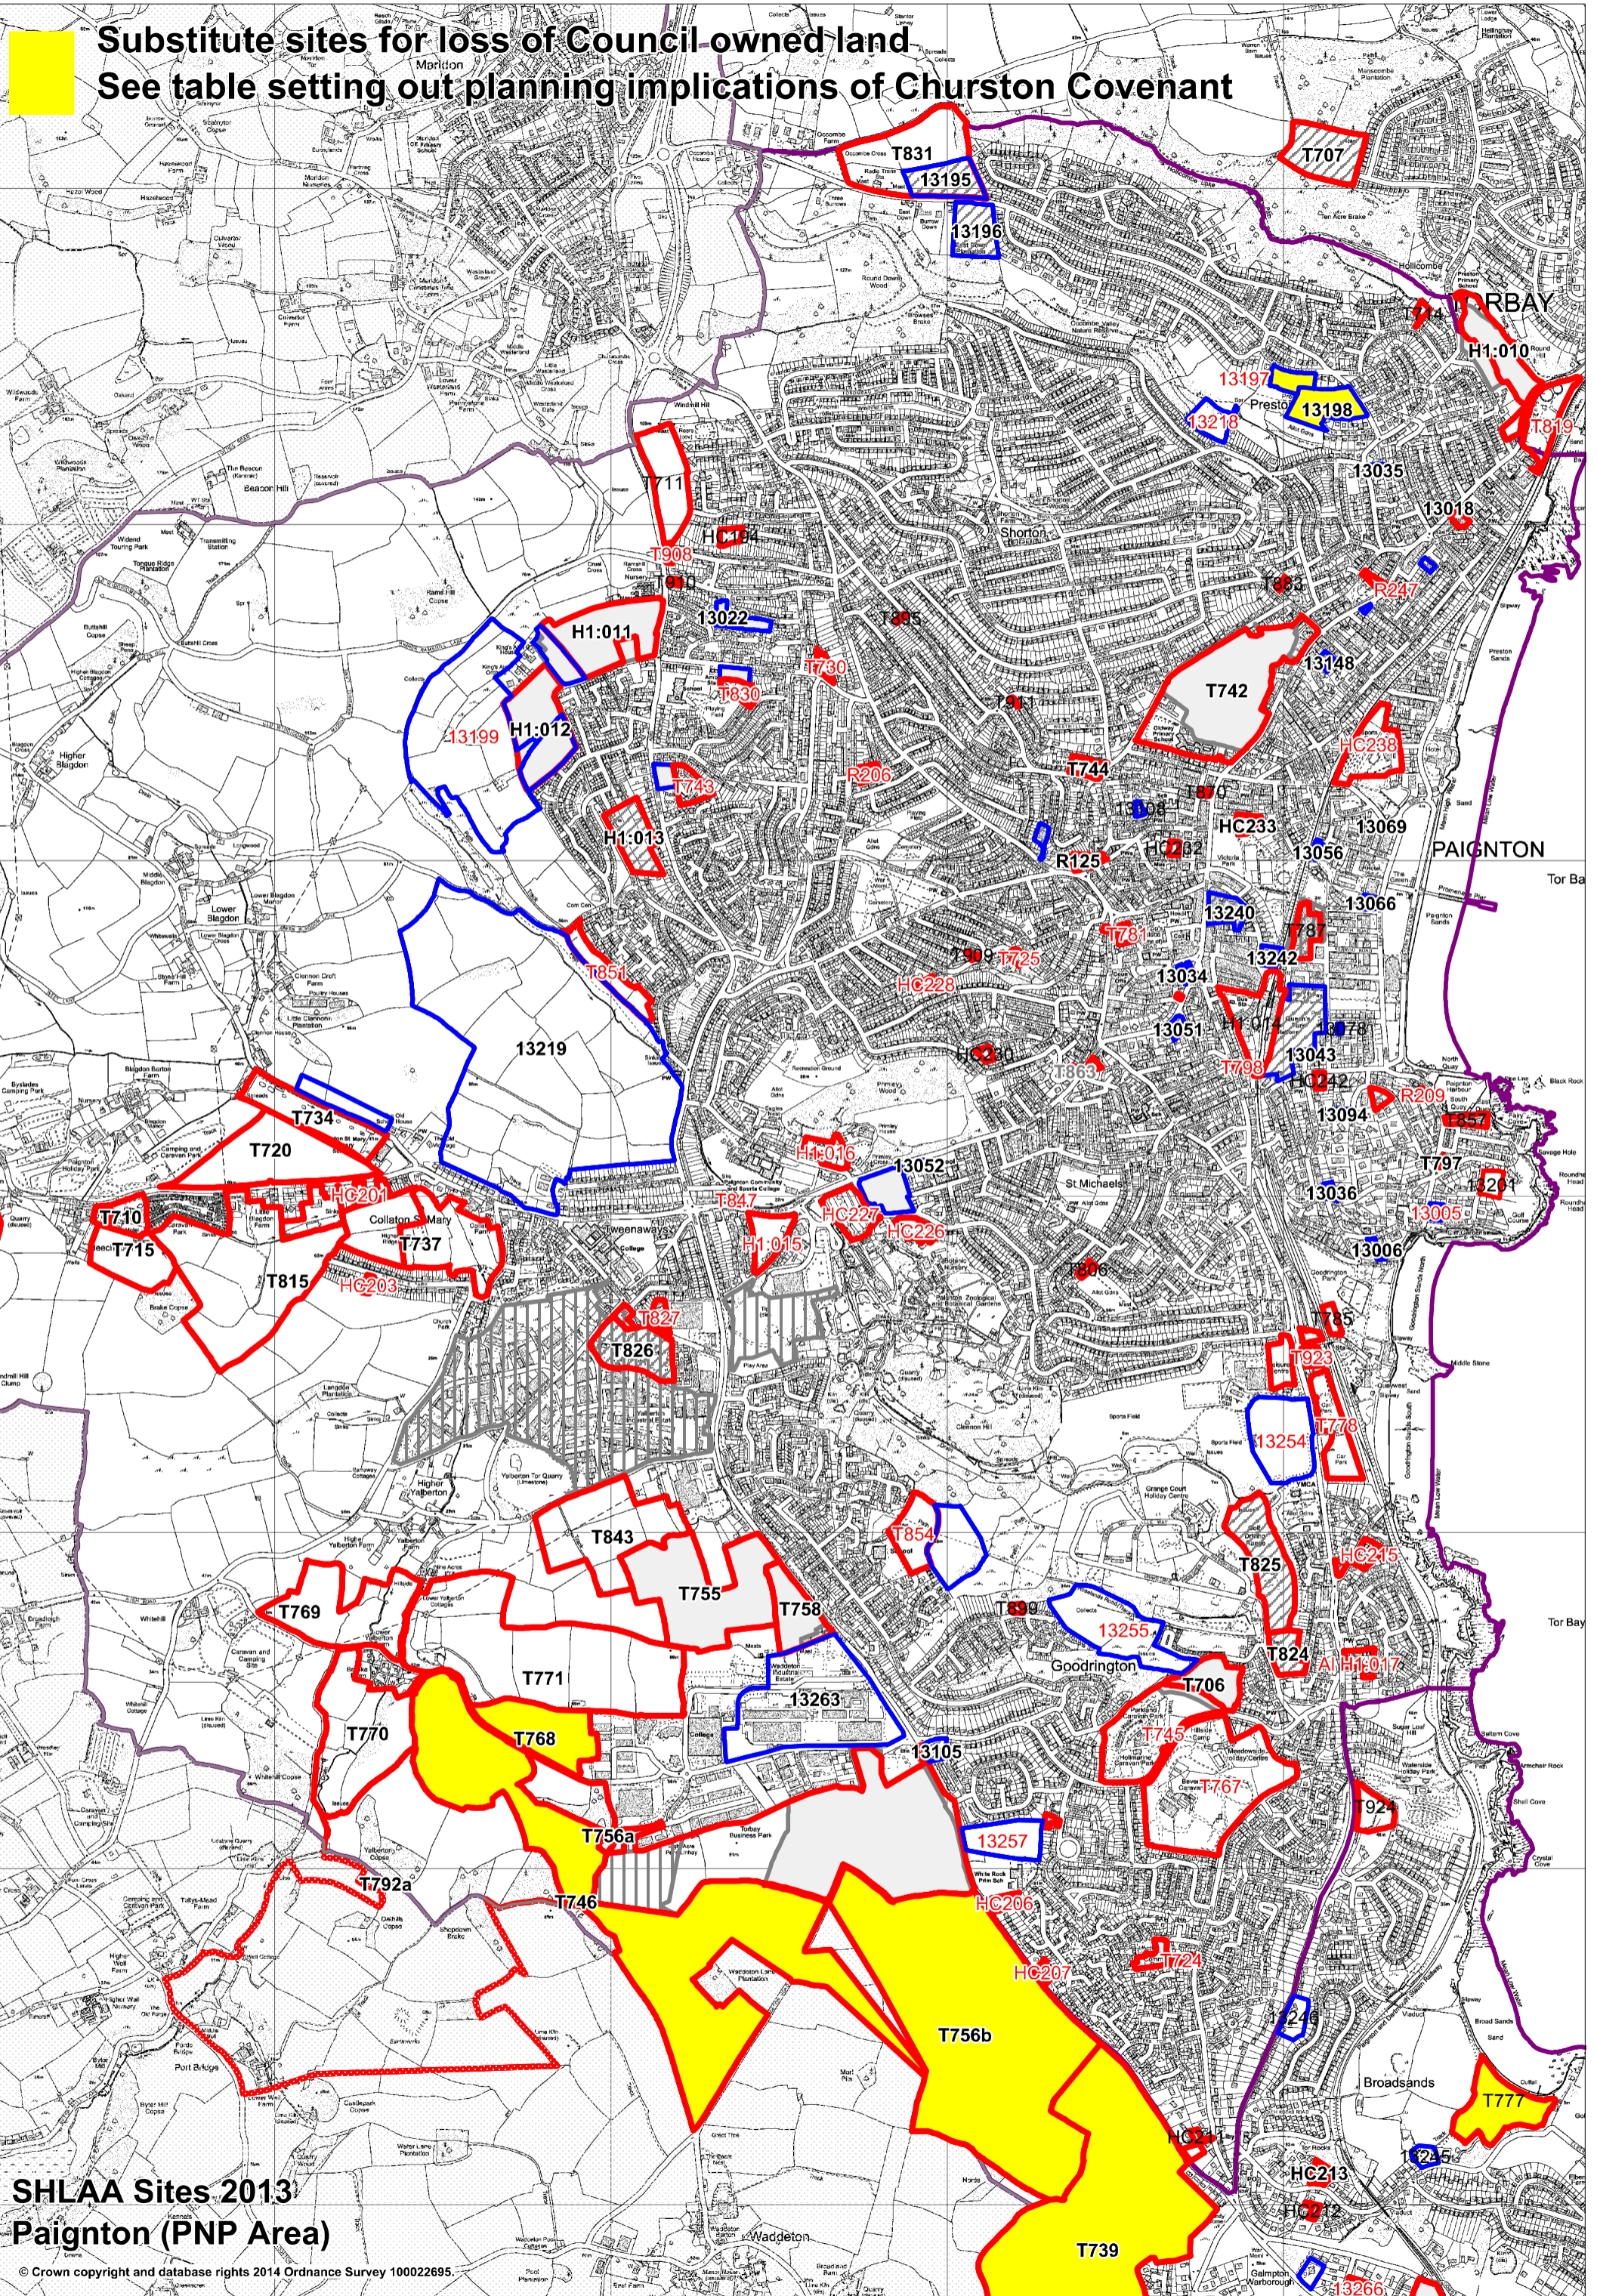

Substitute sites for loss of Council-owned land
See table setting out planning implications of Churston Covenant

SHLAA Sites 2013
Paignton (PNP Area)